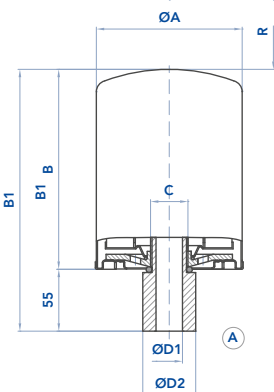

WORKING TEMPERATURE

From -25°C to +110°C

HYDRAULIC DIAGRAM

Is this datasheet the latest release? Please check on our website.

CBS-SAB

AIR FILTERS

ORDERING AND OPTION CHART

C	B	S	COMPLETE FILTER FAMILY					FILTER ELEMENT FAMILY	A	S	E
			SIZE & LENGHT	11	12	21	22	SIZE & LENGHT			
			CONNECTION TYPE								
			S = standard flange	S	S	S	S				
			W = welding connector	W	W	W	W				
		W	PRESSURIZATION VALVE								
			W = without	W	W	W	W				
			SEALS					SEALS			
			X = no seals (welding type)	X	X	X	X				
			C = sugheroil (flange type)	C	C	C	C				
			FILTER MEDIA					FILTER MEDIA			
			FD = fibreglass	FD	FD	FD	FD				
			CC = impregnated cellulose	CC	CC	CC	CC				

ORDERING AND OPTION CHART

S	A	B	COMPLETE FILTER FAMILY					FILTER ELEMENT FAMILY	C	C	A
			SIZE & LENGHT	151	152	301	302	SIZE & LENGHT			
			CONNECTION TYPE								
			S = flange	S	S	S	S				
			F = welding connector	F	F	F	F				
			FILTER MEDIA					FILTER MEDIA			
			CD = impregnated cellulose	CD	CD	CD	CD				
			FV = fibreglass	FV	FV	FV	FV				
				1	1	1	1	SEALS		1	

INSTALLATION DRAWING

WELDING CONNECTOR
DWG. A

FLANGED CONNECTOR
DWG. B

DIMENSIONS

	Dwg	flow rate (l/min)	A	B	B1	C	D1	D2	R
CBS11WWX SAB151S	A	1.800	96	146	201	3/4" BSP	18	32	40
CBS12WWX SAB152S	A	1.800	96	191	246	3/4" BSP	18	32	40
CBS21WWX SAB301S	A	2.800	129	181	236	1 1/4" BSP	32	48	40
CBS22WWX SAB302S	A	2.800	129	226	281	1 1/4" BSP	32	48	40
CBS11SWC SAB151F	B1	1.800	96	146	204	3/4" BSP	18	-	40
CBS12SWC SAB152F	B1	1.800	96	191	249	3/4" BSP	18	-	40
CBS21SWC SAB301F	B2	2.800	129	181	239	1 1/4" BSP	32	-	40
CBS22SWC SAB302F	B2	2.800	129	226	284	1 1/4" BSP	32	-	40