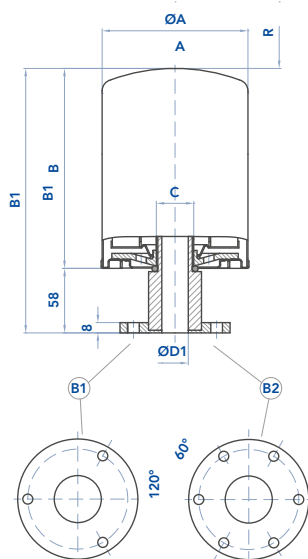

WORKING TEMPERATURE

From -25°C to +110°C

HYDRAULIC DIAGRAM

Is this datasheet the latest release? Please check on our website.

CBS-SAB

AIR FILTERS

ORDERING AND OPTION CHART

C	B	S	COMPLETE FILTER FAMILY					FILTER ELEMENT FAMILY	A	S	E
			SIZE & LENGHT	11	12	21	22	SIZE & LENGHT			
			CONNECTION TYPE								
			S = standard flange	S	S	S	S				
			W = welding connector	W	W	W	W				
		W	PRESSURIZATION VALVE								
			W = without	W	W	W	W				
			SEALS					SEALS			
			X = no seals (welding type)	X	X	X	X				
			C = sugheroil (flange type)	C	C	C	C				
			FILTER MEDIA					FILTER MEDIA			
			FD = fibreglass	FD	FD	FD	FD				
			CC = impregnated cellulose	CC	CC	CC	CC				

ORDERING AND OPTION CHART

S	A	B	COMPLETE FILTER FAMILY					FILTER ELEMENT FAMILY	C	C	A
			SIZE & LENGHT	151	152	301	302	SIZE & LENGHT			
			CONNECTION TYPE								
			S = flange	S	S	S	S				
			F = welding connector	F	F	F	F				
			FILTER MEDIA					FILTER MEDIA			
			CD = impregnated cellulose	CD	CD	CD	CD				
			FV = fibreglass	FV	FV	FV	FV				
				1	1	1	1	SEALS		1	

INSTALLATION DRAWING

WELDING CONNECTOR
DWG. A

FLANGED CONNECTOR
DWG. B

DIMENSIONS

	Dwg	flow rate (l/min)	A	B	B1	C	D1	D2	R
CBS11WWX SAB151S	A	1.800	96	146	201	3/4" BSP	18	32	40
CBS12WWX SAB152S	A	1.800	96	191	246	3/4" BSP	18	32	40
CBS21WWX SAB301S	A	2.800	129	181	236	1 1/4" BSP	32	48	40
CBS22WWX SAB302S	A	2.800	129	226	281	1 1/4" BSP	32	48	40
CBS11SWC SAB151F	B1	1.800	96	146	204	3/4" BSP	18	-	40
CBS12SWC SAB152F	B1	1.800	96	191	249	3/4" BSP	18	-	40
CBS21SWC SAB301F	B2	2.800	129	181	239	1 1/4" BSP	32	-	40
CBS22SWC SAB302F	B2	2.800	129	226	284	1 1/4" BSP	32	-	40