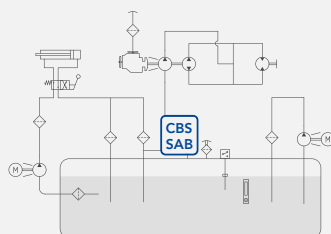

CBS-SAB

AIR FILTERS

DESCRIPTION

Tank connectors for air breathers with spin-on cartridge

MATERIALS

Connector: Steel (zinc plated for the flanged version)

Cartridge can: Steel

FILTER MEDIA

CC = Impregnated Cellulose

FD = fibreglass

Filtration degree (in air): 3µm

COMPATIBLY (ISO 2943)

Full with fluids HH - HL - HM - HR - HV - HG (according to ISO 6743/4). For fluids different than the above mentioned, please contact our Customer Service.

WORKING TEMPERATURE

From -25°C to +110°C

HYDRAULIC DIAGRAM

Is this datasheet the latest release? Please check on our website.

CBS-SAB

AIR FILTERS

ORDERING AND OPTION CHART

C	B	S	COMPLETE FILTER FAMILY					FILTER ELEMENT FAMILY	A	S	E
			SIZE & LENGHT	11	12	21	22	SIZE & LENGHT			
			CONNECTION TYPE								
			S = standard flange	S	S	S	S				
			W = welding connector	W	W	W	W				
		W	PRESSURIZATION VALVE								
			W = without	W	W	W	W				
			SEALS					SEALS			
			X = no seals (welding type)	X	X	X	X				
			C = sugheroil (flange type)	C	C	C	C				
			FILTER MEDIA					FILTER MEDIA			
			FD = fibreglass	FD	FD	FD	FD				
			CC = impregnated cellulose	CC	CC	CC	CC				

ORDERING AND OPTION CHART

S	A	B	COMPLETE FILTER FAMILY					FILTER ELEMENT FAMILY	C	C	A
			SIZE & LENGHT	151	152	301	302	SIZE & LENGHT			
			CONNECTION TYPE								
			S = flange	S	S	S	S				
			F = welding connector	F	F	F	F				
			FILTER MEDIA					FILTER MEDIA			
			CD = impregnated cellulose	CD	CD	CD	CD				
			FV = fibreglass	FV	FV	FV	FV				
				1	1	1	1	SEALS		1	